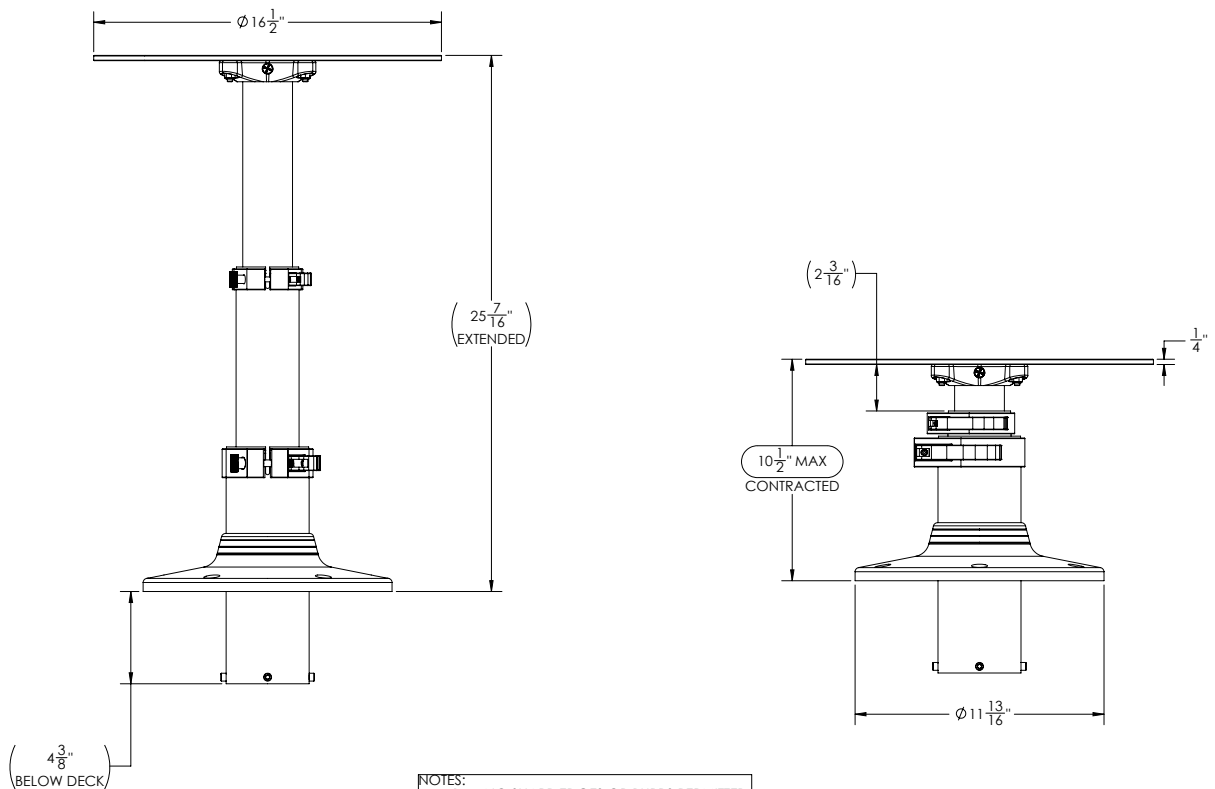

### FEATURES & BENEFITS

- Primarily designed to be mounted above the floor, but can be mounted through floor, if needed
- Complete Assembly
- Three tapered columns offer added strength and three height positions
- Gas shock provides smooth operation of column adjustment
- Stainless steel one-motion clamping mechanism lock-in three table height positions
- Keyed columns prevent rotation
- Precision engineering with Delrin bearings for smooth trouble-free operation
- Smooth, satin anodized finish
- 3-year limited warranty

Locking mechanism

- 3-Stage manually adjustable • Anodized aluminum • Delrin bearings for smooth operation • Smooth column

PART #	Length	Top Tube O.D.	Bottom Tube O.D.	Finish
Z80-4101VEL	13-3/8" to 26-3/8"	60mm (2-3/8")	100mm (4")	Satin Anodized
Z80-4102VEL	13-3/4" to 27-1/8"	60mm (2-3/8")	100mm (4")	Satin Anodized
Z80-4103VEL	14-1/8" to 28"	60mm (2-3/8")	100mm (4")	Satin Anodized

- 3-Stage Power-Matic adjustable • Gas shock provides smooth operation of column adjustment • Anodized aluminum • Delrin bearings for smooth operation

PART #	Length	Top Tube O.D.	Bottom Tube O.D.	Finish
Z80-4001VEL-PM	14-1/8" to 28"	60mm (2-3/8")	100mm (4")	Satin Anodized
Z80-4002VEL-PM	15-1/4" to 29"	60mm (2-3/8")	100mm (4")	Satin Anodized

## 3-STAGE TABLE PEDESTAL SYSTEM