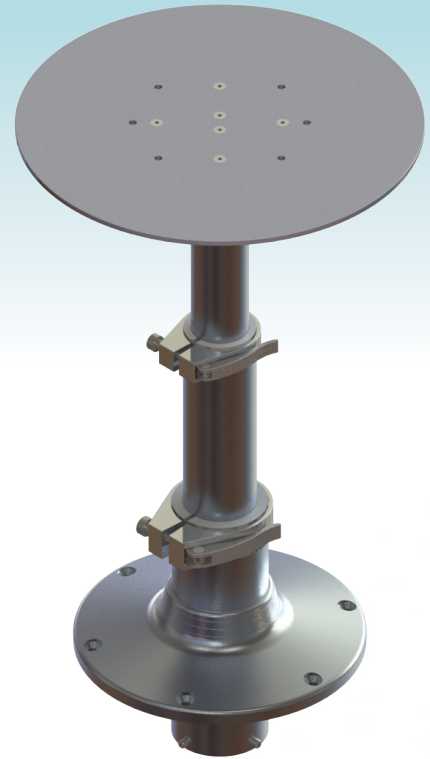

## 3-STAGE TABLE PEDESTAL SYSTEM

Entertain with confidence and enjoy the versatility of our Triton 3-Stage Adjustable Table Pedestal. If the ability to change heights of your table is important when welcoming your guests, we have the perfect pedestal system for you. Our quality construction and smooth operation will provide years of trouble-free use.

### FEATURES & BENEFITS

- Primarily designed to be mounted above the floor, but can be mounted through floor, if needed
- Complete Assembly
- Three tapered columns offer added strength and three height positions
- Gas shock provides smooth operation of column adjustment
- Stainless steel one-motion clamping mechanism lock-in three table height positions
- Keyed columns prevent rotation
- Precision engineering with Delrin bearings for smooth trouble-free operation
- Smooth, satin anodized finish
- 3-year limited warranty

Locking mechanism

- 3-Stage manually adjustable • Anodized aluminum • Delrin bearings for smooth operation • Smooth column

PART #	Length	Top Tube O.D.	Bottom Tube O.D.	Finish
Z80-4101VEL	13-3/8" to 26-3/8"	60mm (2-3/8")	100mm (4")	Satin Anodized
Z80-4102VEL	13-3/4" to 27-1/8"	60mm (2-3/8")	100mm (4")	Satin Anodized
Z80-4103VEL	14-1/8" to 28"	60mm (2-3/8")	100mm (4")	Satin Anodized

- 3-Stage Power-Matic adjustable • Gas shock provides smooth operation of column adjustment • Anodized aluminum • Delrin bearings for smooth operation

PART #	Length	Top Tube O.D.	Bottom Tube O.D.	Finish
Z80-4001VEL-PM	14-1/8" to 28"	60mm (2-3/8")	100mm (4")	Satin Anodized
Z80-4002VEL-PM	15-1/4" to 29"	60mm (2-3/8")	100mm (4")	Satin Anodized