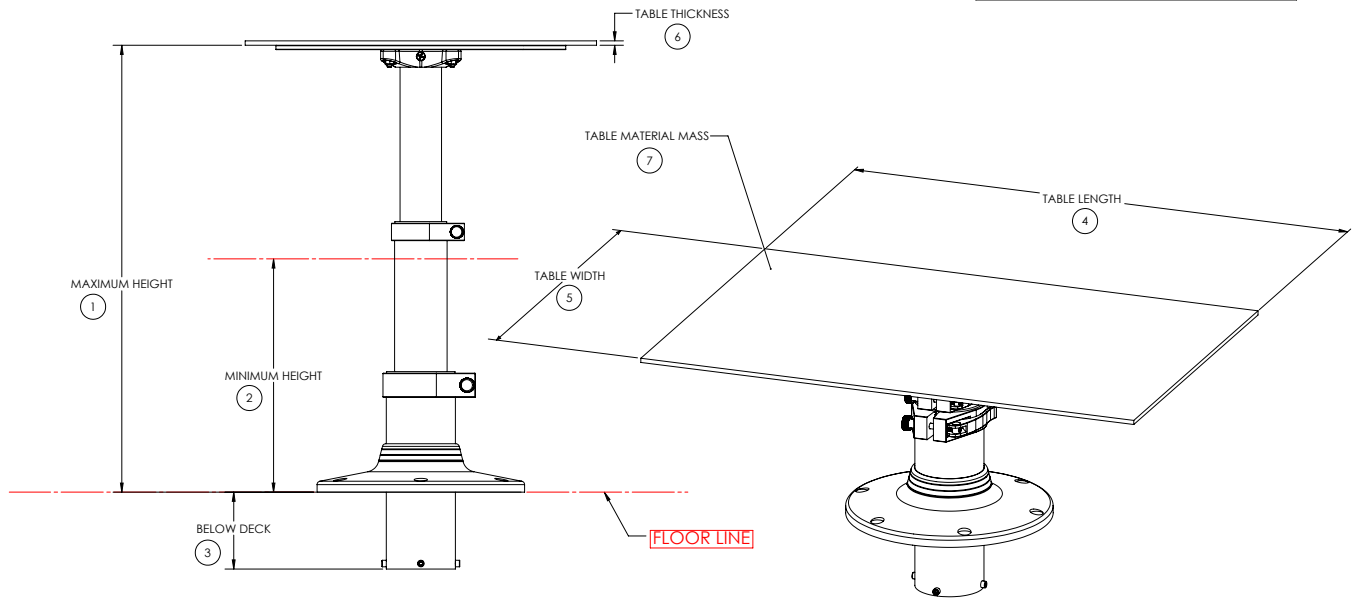

Locking mechanism

- 3-Stage manually adjustable • Anodized aluminum • Delrin bearings for smooth operation • Smooth column

PART #	Length	Top Tube O.D.	Bottom Tube O.D.	Finish
Z80-4101VEL	13-3/8" to 26-3/8"	60mm (2-3/8")	100mm (4")	Satin Anodized
Z80-4102VEL	13-3/4" to 27-1/8"	60mm (2-3/8")	100mm (4")	Satin Anodized
Z80-4103VEL	14-1/8" to 28"	60mm (2-3/8")	100mm (4")	Satin Anodized

- 3-Stage Power-Matic adjustable • Gas shock provides smooth operation of column adjustment • Anodized aluminum • Delrin bearings for smooth operation

PART #	Length	Top Tube O.D.	Bottom Tube O.D.	Finish
Z80-4001VEL-PM	14-1/8" to 28"	60mm (2-3/8")	100mm (4")	Satin Anodized
Z80-4002VEL-PM	15-1/4" to 29"	60mm (2-3/8")	100mm (4")	Satin Anodized

## 3-STAGE TABLE PEDESTAL SYSTEM

## 3-STAGE TABLE PEDESTAL SYSTEM

w tacomarine.com | ph 800.653.8568 | e info@tacomarine.com

1. MAXIMUM TABLE HEIGHT.
2. MINIMUM TABLE HEIGHT.
3. BELOW THE DECK DISTANCE.
4. LENGTH OF THE TABLE.
5. WIDTH OF THE TABLE.
6. THICKNESS OF THE TABLE.
7. WEIGHT OF THE TABLE MATERIAL.